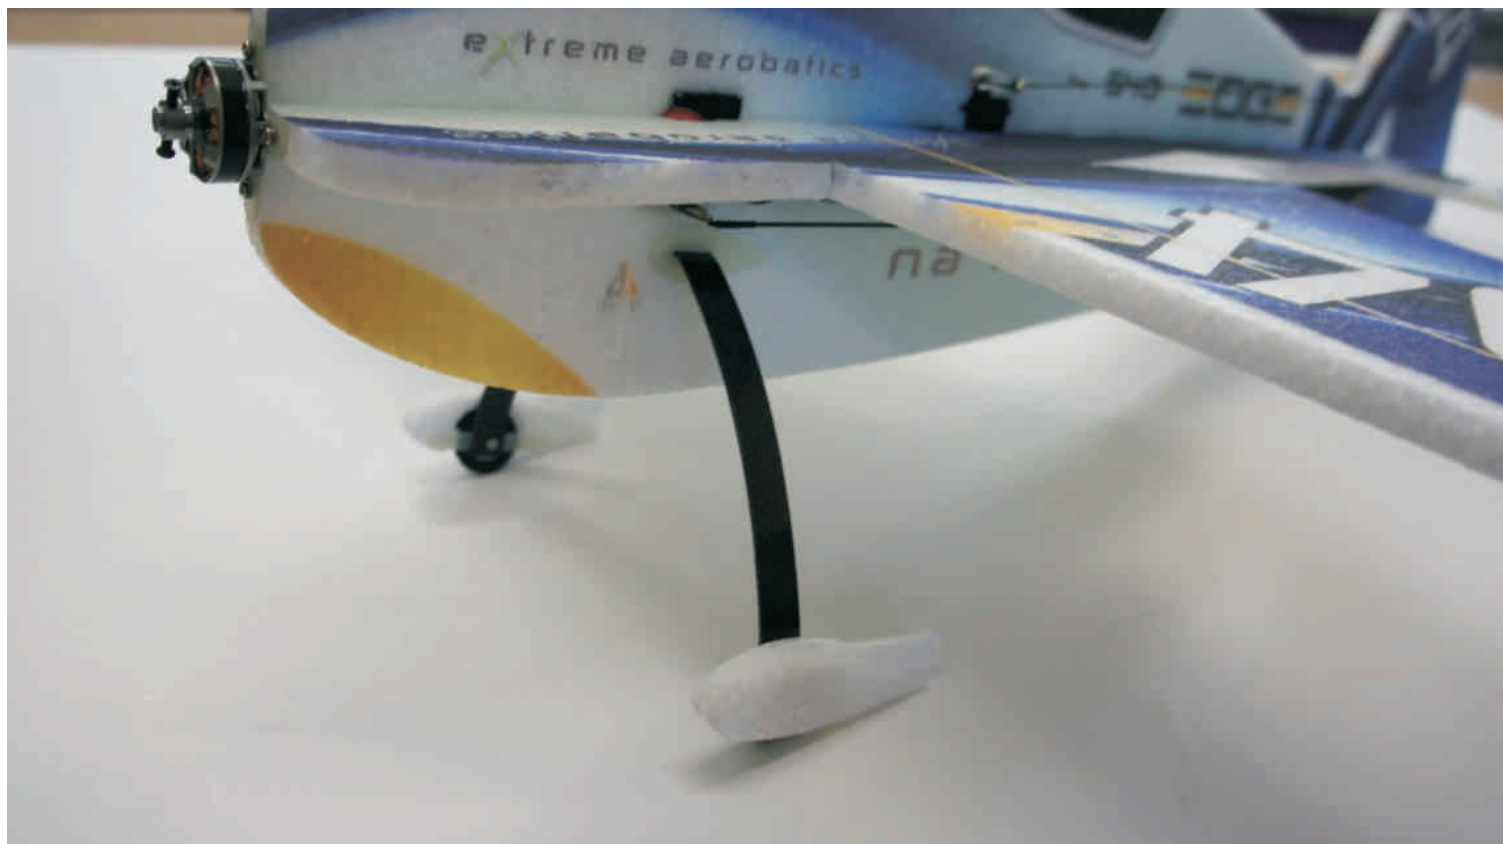

# Landing gear Backyard series

## Kit contents:

Landing gear

2x Wheel pant

2x Pant brace

2x Landing gear reinforcement

2x Wheel

2x Screw M2

4x Nut M2