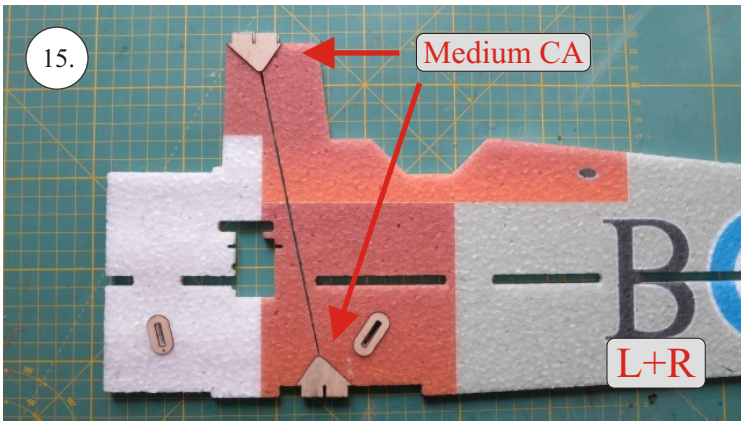

Crack Camel

Carbon List:

- 0.8x500mm ... a) 127mm 2x
 b) 122mm 2x

- 0.8x500mm ... c) 120mm 2x
 d) 98mm 2x

- 0,8x300mm ... (0.8x500 - 2x100mm)
 e) 101mm ... 2x

We wish you many happy flying hours with the Crack Camel.