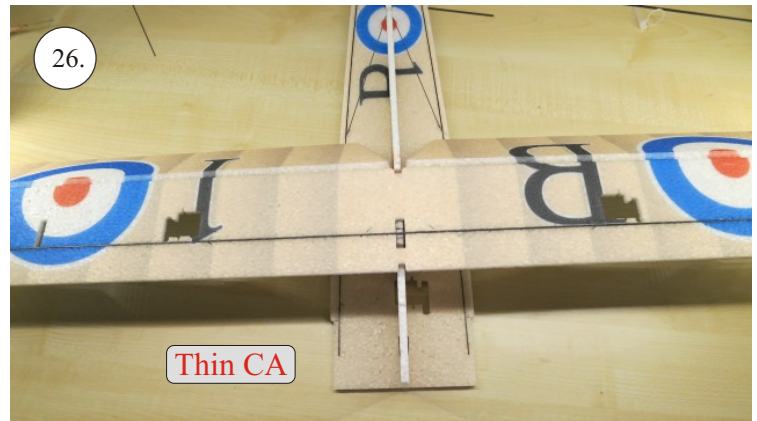

Crack Camel

Carbon List:

- 0.8x500mm ... a) 127mm 2x
 b) 122mm 2x

- 0.8x500mm ... c) 120mm 2x
 d) 98mm 2x

- 0,8x300mm ... (0.8x500 - 2x100mm)
 e) 101mm ... 2x

We wish you many happy flying hours with the Crack Camel.