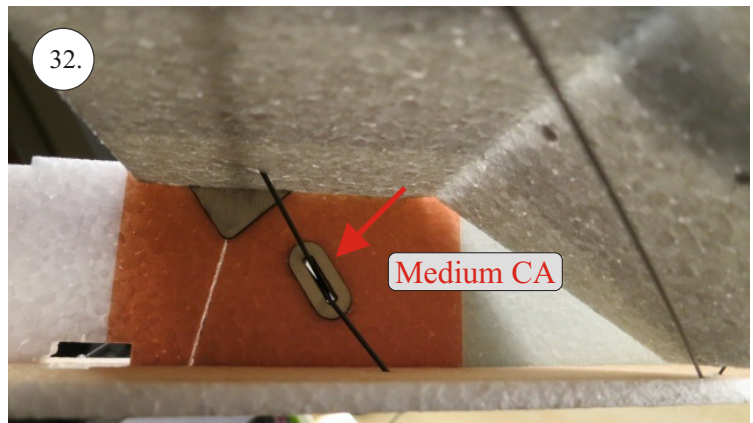

Crack Camel

Carbon List:

- 0.8x500mm ... a) 127mm 2x
 b) 122mm 2x

- 0.8x500mm ... c) 120mm 2x
 d) 98mm 2x

- 0,8x300mm ... (0.8x500 - 2x100mm)
 e) 101mm ... 2x

We wish you many happy flying hours with the Crack Camel.