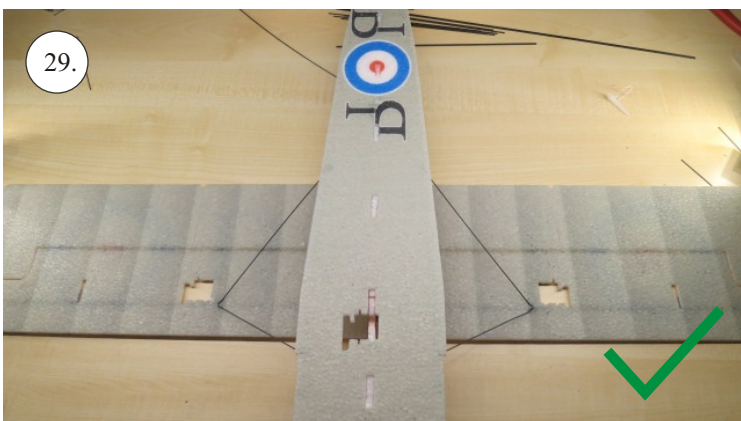

Crack Camel

Carbon List:

- 0.8x500mm ... a) 127mm 2x
 b) 122mm 2x

- 0.8x500mm ... c) 120mm 2x
 d) 98mm 2x

- 0,8x300mm ... (0.8x500 - 2x100mm)
 e) 101mm ... 2x

We wish you many happy flying hours with the Crack Camel.