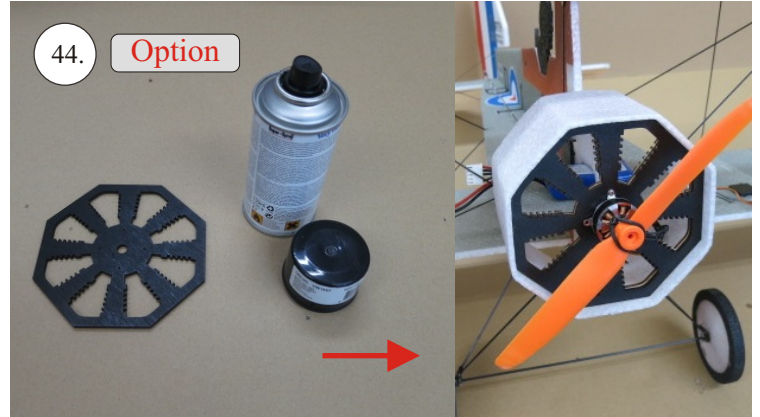

Crack Camel

Carbon List:

- 0.8x500mm ... a) 127mm 2x
 b) 122mm 2x

- 0.8x500mm ... c) 120mm 2x
 d) 98mm 2x

- 0,8x300mm ... (0.8x500 - 2x100mm)
 e) 101mm ... 2x

We wish you many happy flying hours with the Crack Camel.