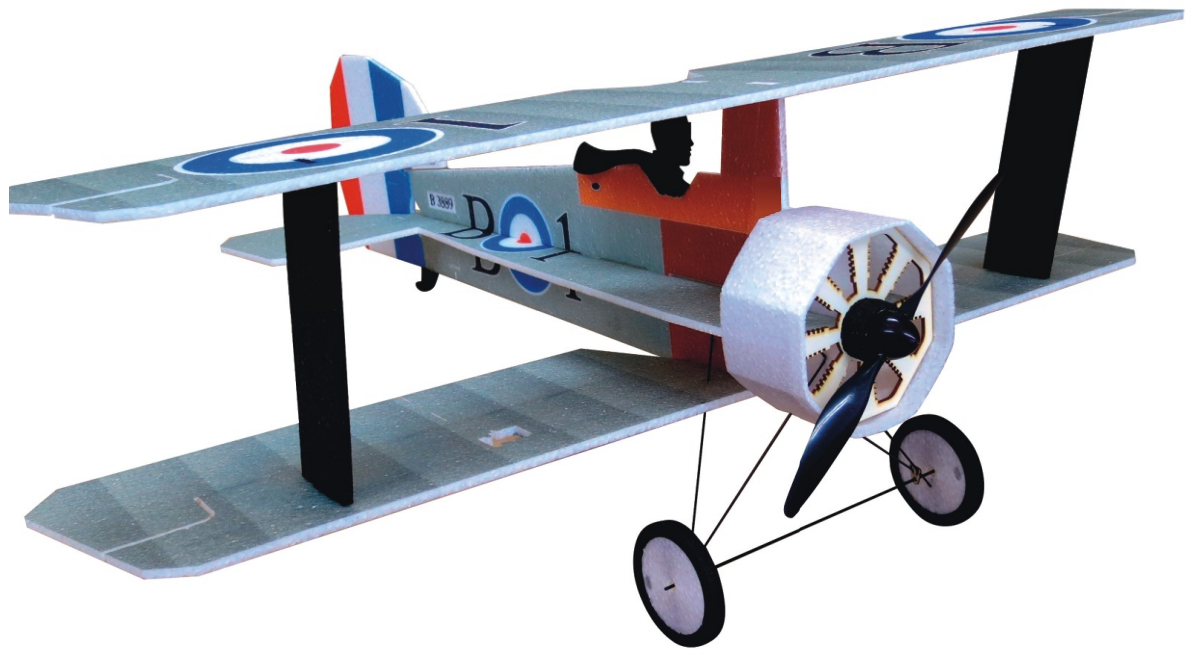

Crack Camel

Carbon List:

- 0.8x500mm ... a) 127mm 2x
 b) 122mm 2x

- 0.8x500mm ... c) 120mm 2x
 d) 98mm 2x

- 0,8x300mm ... (0.8x500 - 2x100mm)
 e) 101mm ... 2x

We wish you many happy flying hours with the Crack Camel.