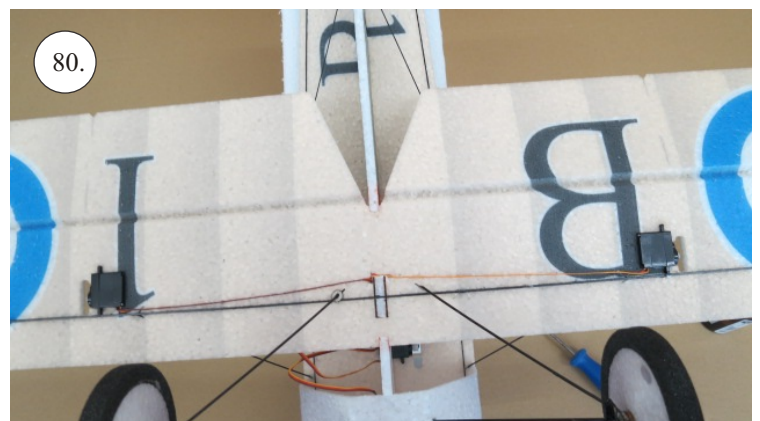

Crack Camel

Carbon List:

- 0.8x500mm ... a) 127mm 2x
 b) 122mm 2x

- 0.8x500mm ... c) 120mm 2x
 d) 98mm 2x

- 0,8x300mm ... (0.8x500 - 2x100mm)
 e) 101mm ... 2x

We wish you many happy flying hours with the Crack Camel.