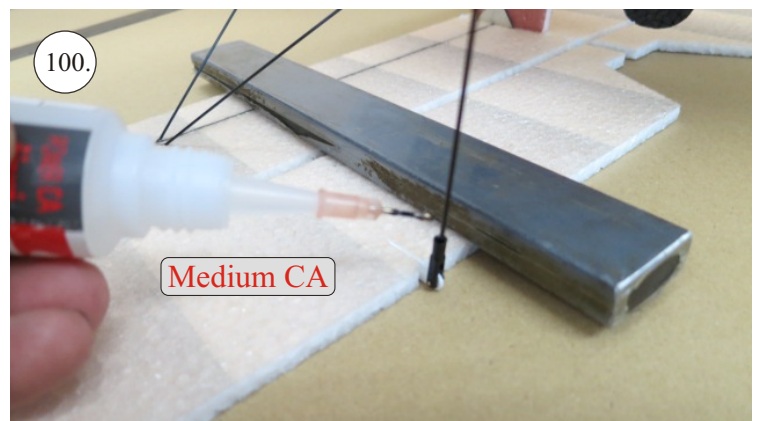

Crack Camel

Carbon List:

- 0.8x500mm ... a) 127mm 2x
 b) 122mm 2x

- 0.8x500mm ... c) 120mm 2x
 d) 98mm 2x

- 0,8x300mm ... (0.8x500 - 2x100mm)
 e) 101mm ... 2x

We wish you many happy flying hours with the Crack Camel.