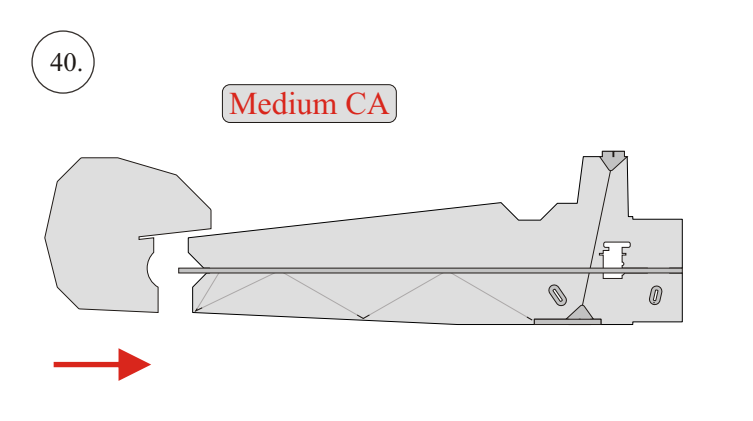

Crack Camel

Carbon List:

- 0.8x500mm ... a) 127mm 2x
 b) 122mm 2x

- 0.8x500mm ... c) 120mm 2x
 d) 98mm 2x

- 0,8x300mm ... (0.8x500 - 2x100mm)
 e) 101mm ... 2x

We wish you many happy flying hours with the Crack Camel.