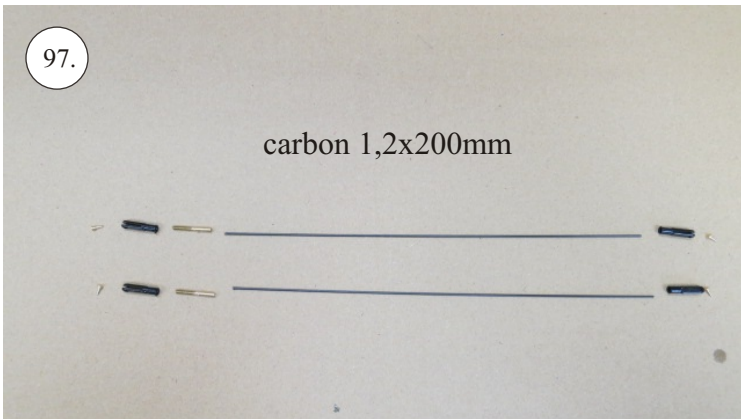

Crack Camel

Carbon List:

- 0.8x500mm ... a) 127mm 2x
 b) 122mm 2x

- 0.8x500mm ... c) 120mm 2x
 d) 98mm 2x

- 0,8x300mm ... (0.8x500 - 2x100mm)
 e) 101mm ... 2x

We wish you many happy flying hours with the Crack Camel.