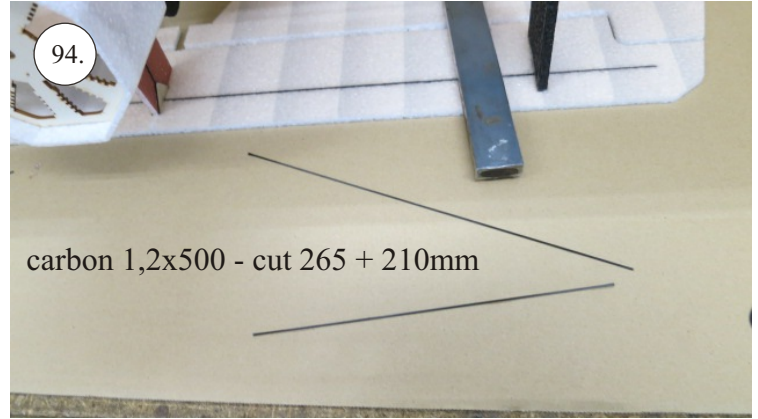

Crack Camel

Carbon List:

- 0.8x500mm ... a) 127mm 2x
 b) 122mm 2x

- 0.8x500mm ... c) 120mm 2x
 d) 98mm 2x

- 0,8x300mm ... (0.8x500 - 2x100mm)
 e) 101mm ... 2x

We wish you many happy flying hours with the Crack Camel.