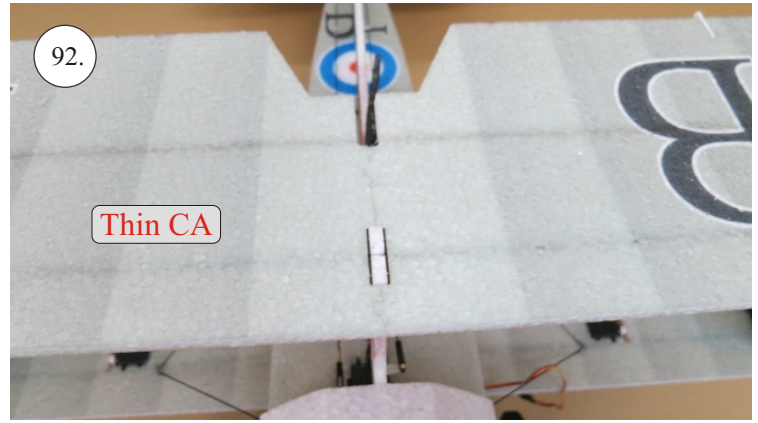

Crack Camel

Carbon List:

- 0.8x500mm ... a) 127mm 2x
 b) 122mm 2x

- 0.8x500mm ... c) 120mm 2x
 d) 98mm 2x

- 0,8x300mm ... (0.8x500 - 2x100mm)
 e) 101mm ... 2x

We wish you many happy flying hours with the Crack Camel.