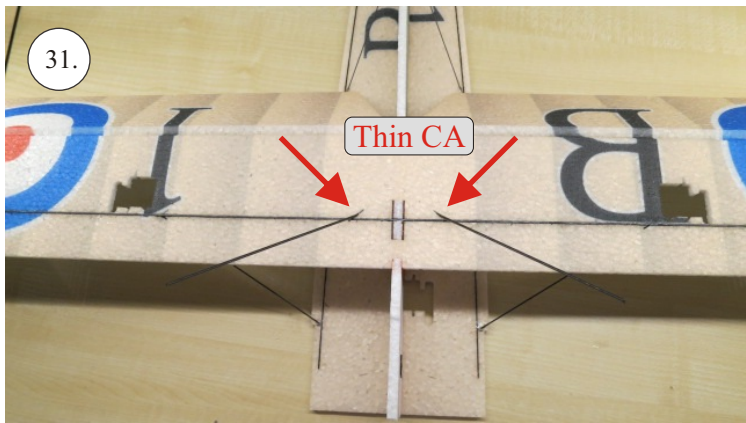

Crack Camel

Carbon List:

- 0.8x500mm ... a) 127mm 2x
 b) 122mm 2x

- 0.8x500mm ... c) 120mm 2x
 d) 98mm 2x

- 0,8x300mm ... (0.8x500 - 2x100mm)
 e) 101mm ... 2x

We wish you many happy flying hours with the Crack Camel.