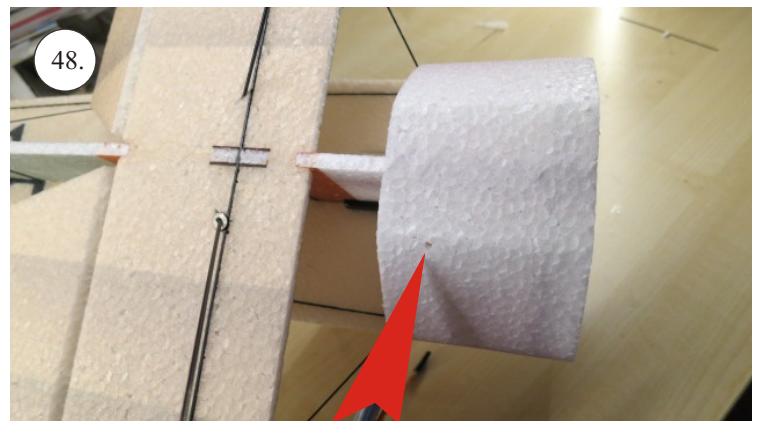

Crack Camel

Carbon List:

- 0.8x500mm ... a) 127mm 2x
 b) 122mm 2x

- 0.8x500mm ... c) 120mm 2x
 d) 98mm 2x

- 0,8x300mm ... (0.8x500 - 2x100mm)
 e) 101mm ... 2x

We wish you many happy flying hours with the Crack Camel.