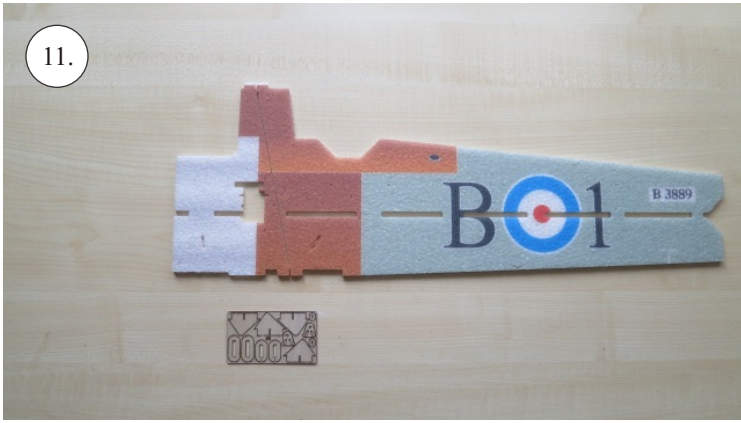

Crack Camel

Carbon List:

- 0.8x500mm ... a) 127mm 2x
 b) 122mm 2x

- 0.8x500mm ... c) 120mm 2x
 d) 98mm 2x

- 0,8x300mm ... (0.8x500 - 2x100mm)
 e) 101mm ... 2x

We wish you many happy flying hours with the Crack Camel.