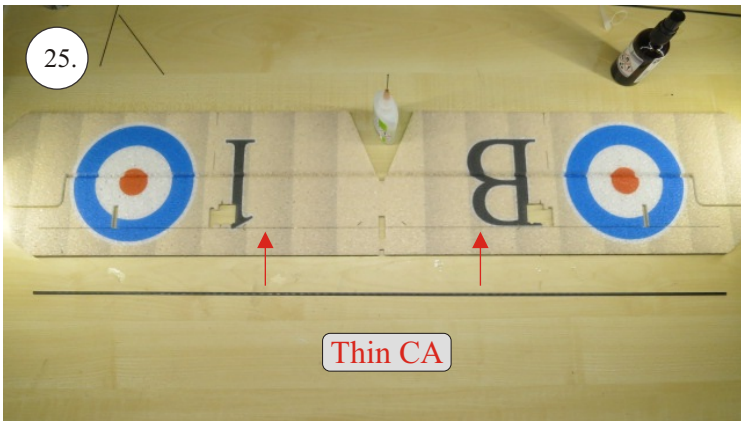

Crack Camel

Carbon List:

- 0.8x500mm ... a) 127mm 2x
 b) 122mm 2x

- 0.8x500mm ... c) 120mm 2x
 d) 98mm 2x

- 0,8x300mm ... (0.8x500 - 2x100mm)
 e) 101mm ... 2x

We wish you many happy flying hours with the Crack Camel.