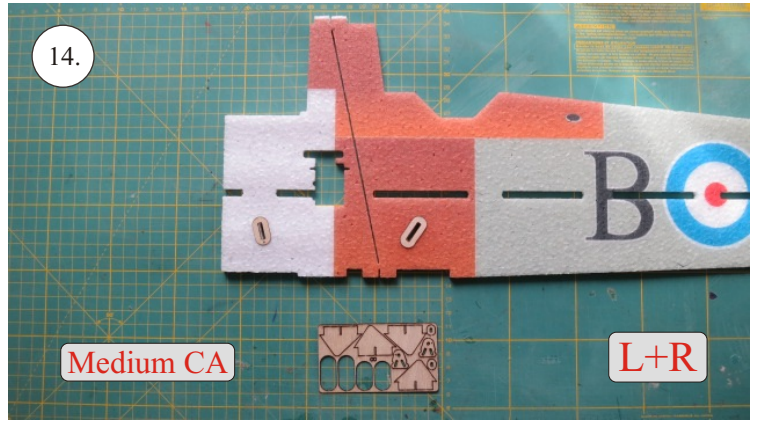

Crack Camel

Carbon List:

- 0.8x500mm ... a) 127mm 2x
 b) 122mm 2x

- 0.8x500mm ... c) 120mm 2x
 d) 98mm 2x

- 0,8x300mm ... (0.8x500 - 2x100mm)
 e) 101mm ... 2x

We wish you many happy flying hours with the Crack Camel.