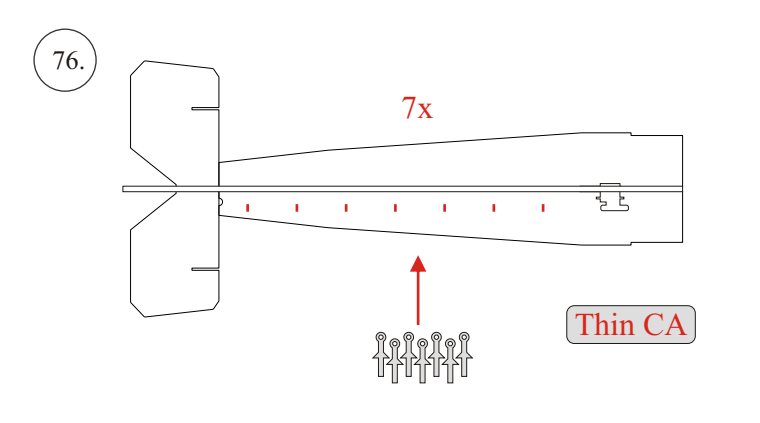

Crack Camel

Carbon List:

- 0.8x500mm ... a) 127mm 2x
 b) 122mm 2x

- 0.8x500mm ... c) 120mm 2x
 d) 98mm 2x

- 0,8x300mm ... (0.8x500 - 2x100mm)
 e) 101mm ... 2x

We wish you many happy flying hours with the Crack Camel.