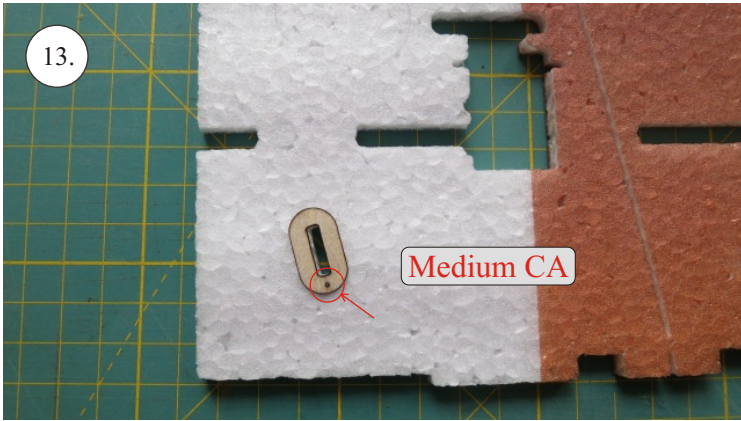

Crack Camel

Carbon List:

- 0.8x500mm ... a) 127mm 2x
 b) 122mm 2x

- 0.8x500mm ... c) 120mm 2x
 d) 98mm 2x

- 0,8x300mm ... (0.8x500 - 2x100mm)
 e) 101mm ... 2x

We wish you many happy flying hours with the Crack Camel.