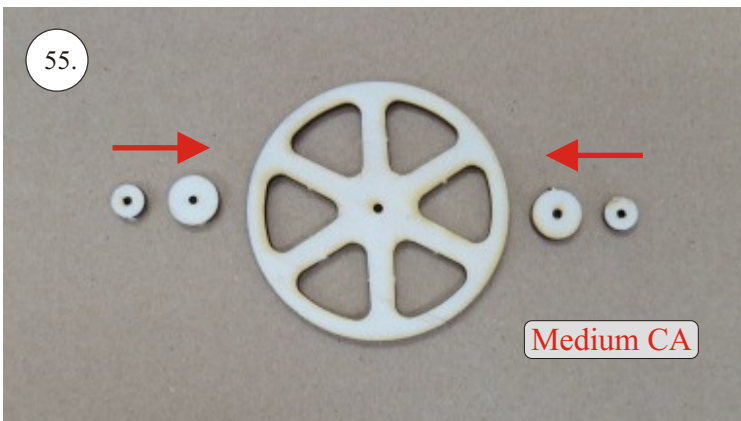

Crack Camel

Carbon List:

- 0.8x500mm ... a) 127mm 2x
 b) 122mm 2x

- 0.8x500mm ... c) 120mm 2x
 d) 98mm 2x

- 0,8x300mm ... (0.8x500 - 2x100mm)
 e) 101mm ... 2x

We wish you many happy flying hours with the Crack Camel.