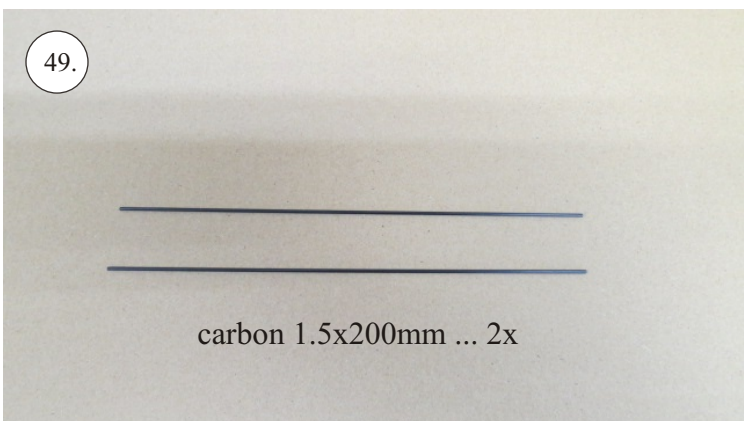

Crack Camel

Carbon List:

- 0.8x500mm ... a) 127mm 2x
 b) 122mm 2x

- 0.8x500mm ... c) 120mm 2x
 d) 98mm 2x

- 0,8x300mm ... (0.8x500 - 2x100mm)
 e) 101mm ... 2x

We wish you many happy flying hours with the Crack Camel.