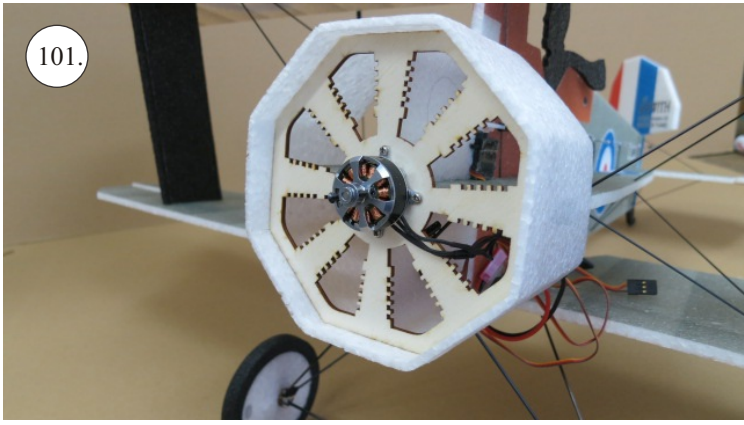

Crack Camel

Carbon List:

- 0.8x500mm ... a) 127mm 2x
 b) 122mm 2x

- 0.8x500mm ... c) 120mm 2x
 d) 98mm 2x

- 0,8x300mm ... (0.8x500 - 2x100mm)
 e) 101mm ... 2x

We wish you many happy flying hours with the Crack Camel.