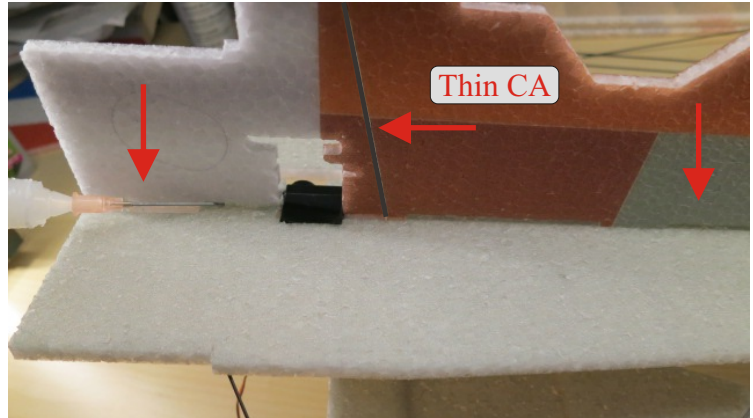

Crack Camel

Carbon List:

- 0.8x500mm ... a) 127mm 2x
 b) 122mm 2x

- 0.8x500mm ... c) 120mm 2x
 d) 98mm 2x

- 0,8x300mm ... (0.8x500 - 2x100mm)
 e) 101mm ... 2x

We wish you many happy flying hours with the Crack Camel.