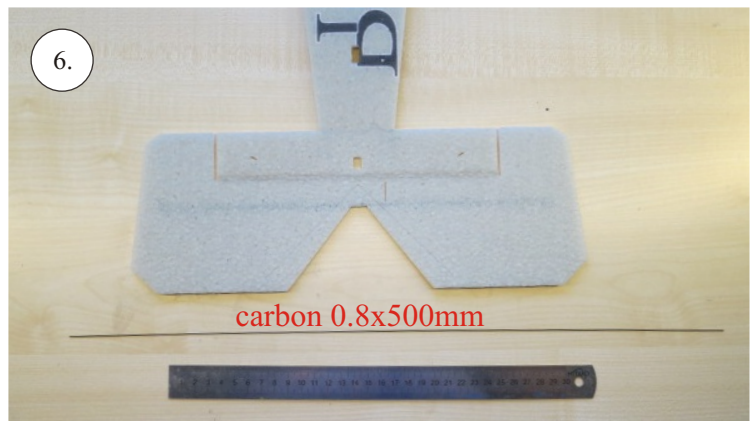

Crack Camel

Carbon List:

- 0.8x500mm ... a) 127mm 2x
 b) 122mm 2x

- 0.8x500mm ... c) 120mm 2x
 d) 98mm 2x

- 0,8x300mm ... (0.8x500 - 2x100mm)
 e) 101mm ... 2x

We wish you many happy flying hours with the Crack Camel.