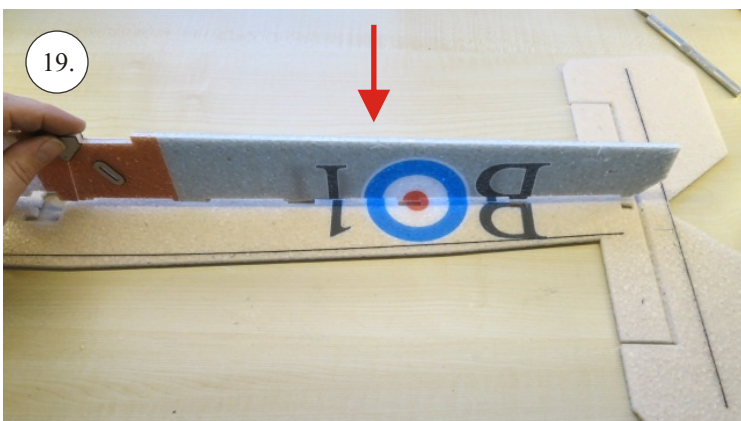

Crack Camel

Carbon List:

- 0.8x500mm ... a) 127mm 2x
 b) 122mm 2x

- 0.8x500mm ... c) 120mm 2x
 d) 98mm 2x

- 0,8x300mm ... (0.8x500 - 2x100mm)
 e) 101mm ... 2x

We wish you many happy flying hours with the Crack Camel.