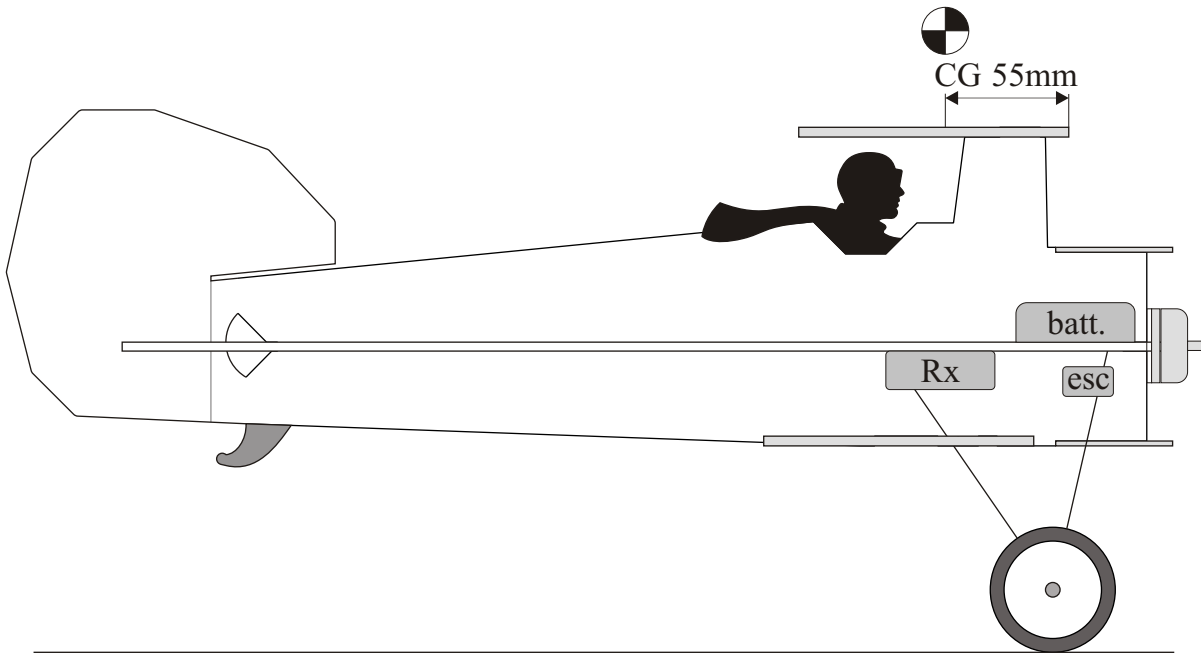

Crack Camel

Carbon List:

- 0.8x500mm ... a) 127mm 2x
 b) 122mm 2x

- 0.8x500mm ... c) 120mm 2x
 d) 98mm 2x

- 0,8x300mm ... (0.8x500 - 2x100mm)
 e) 101mm ... 2x

We wish you many happy flying hours with the Crack Camel.