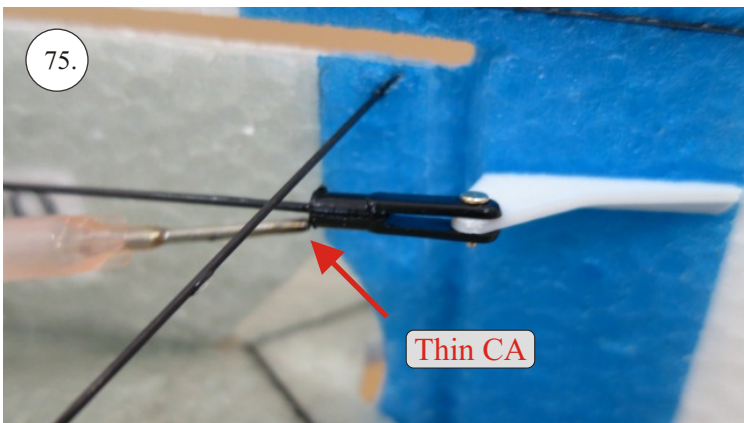

Crack Camel

Carbon List:

- 0.8x500mm ... a) 127mm 2x
 b) 122mm 2x

- 0.8x500mm ... c) 120mm 2x
 d) 98mm 2x

- 0,8x300mm ... (0.8x500 - 2x100mm)
 e) 101mm ... 2x

We wish you many happy flying hours with the Crack Camel.