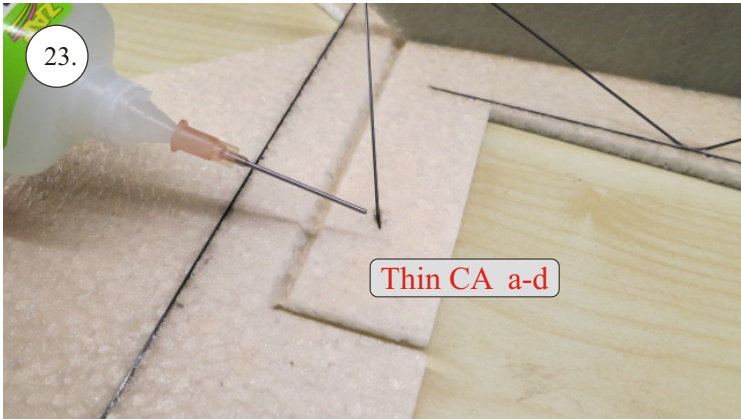

Crack Camel

Carbon List:

- 0.8x500mm ... a) 127mm 2x
 b) 122mm 2x

- 0.8x500mm ... c) 120mm 2x
 d) 98mm 2x

- 0,8x300mm ... (0.8x500 - 2x100mm)
 e) 101mm ... 2x

We wish you many happy flying hours with the Crack Camel.