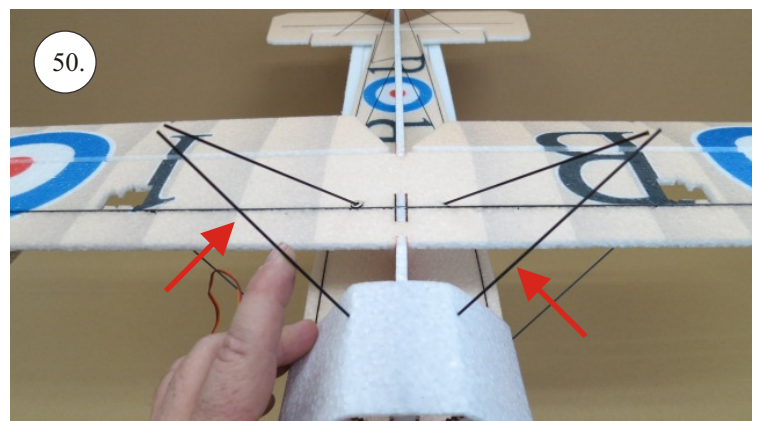

Crack Camel

Carbon List:

- 0.8x500mm ... a) 127mm 2x
 b) 122mm 2x

- 0.8x500mm ... c) 120mm 2x
 d) 98mm 2x

- 0,8x300mm ... (0.8x500 - 2x100mm)
 e) 101mm ... 2x

We wish you many happy flying hours with the Crack Camel.