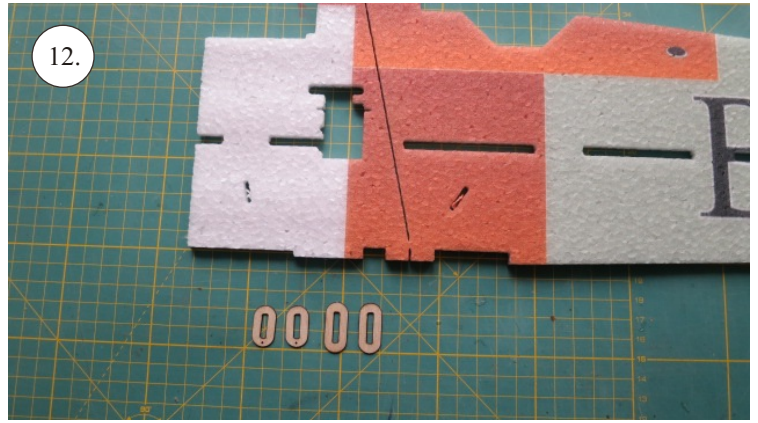

Crack Camel

Carbon List:

- 0.8x500mm ... a) 127mm 2x
 b) 122mm 2x

- 0.8x500mm ... c) 120mm 2x
 d) 98mm 2x

- 0,8x300mm ... (0.8x500 - 2x100mm)
 e) 101mm ... 2x

We wish you many happy flying hours with the Crack Camel.