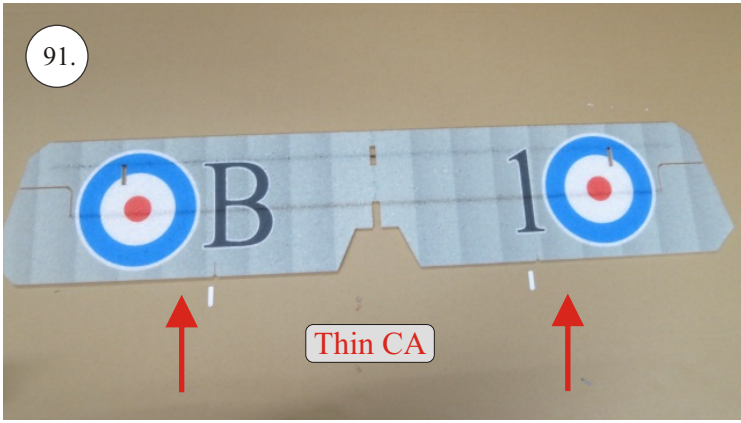

Crack Camel

Carbon List:

- 0.8x500mm ... a) 127mm 2x
 b) 122mm 2x

- 0.8x500mm ... c) 120mm 2x
 d) 98mm 2x

- 0,8x300mm ... (0.8x500 - 2x100mm)
 e) 101mm ... 2x

We wish you many happy flying hours with the Crack Camel.