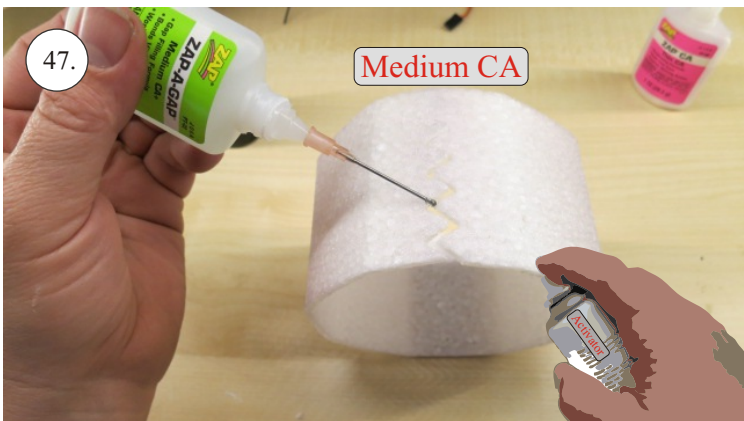

Crack Camel

Carbon List:

- 0.8x500mm ... a) 127mm 2x
 b) 122mm 2x

- 0.8x500mm ... c) 120mm 2x
 d) 98mm 2x

- 0,8x300mm ... (0.8x500 - 2x100mm)
 e) 101mm ... 2x

We wish you many happy flying hours with the Crack Camel.