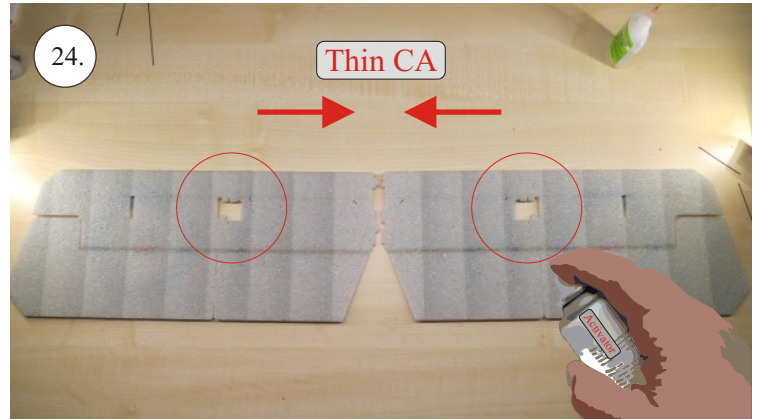

Crack Camel

Carbon List:

- 0.8x500mm ... a) 127mm 2x
 b) 122mm 2x

- 0.8x500mm ... c) 120mm 2x
 d) 98mm 2x

- 0,8x300mm ... (0.8x500 - 2x100mm)
 e) 101mm ... 2x

We wish you many happy flying hours with the Crack Camel.