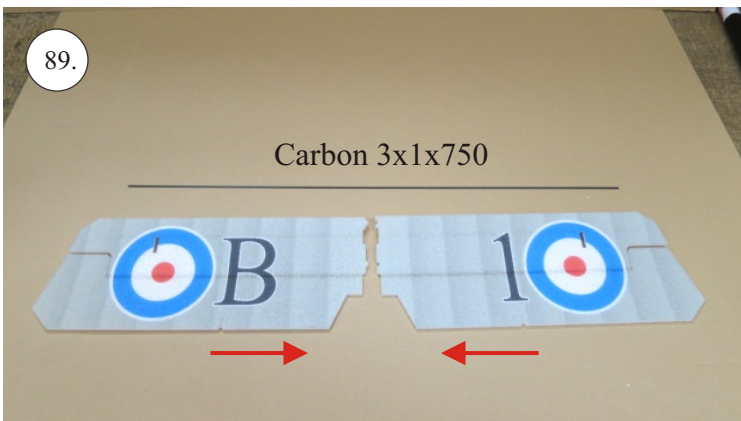

Crack Camel

Carbon List:

- 0.8x500mm ... a) 127mm 2x
 b) 122mm 2x

- 0.8x500mm ... c) 120mm 2x
 d) 98mm 2x

- 0,8x300mm ... (0.8x500 - 2x100mm)
 e) 101mm ... 2x

We wish you many happy flying hours with the Crack Camel.