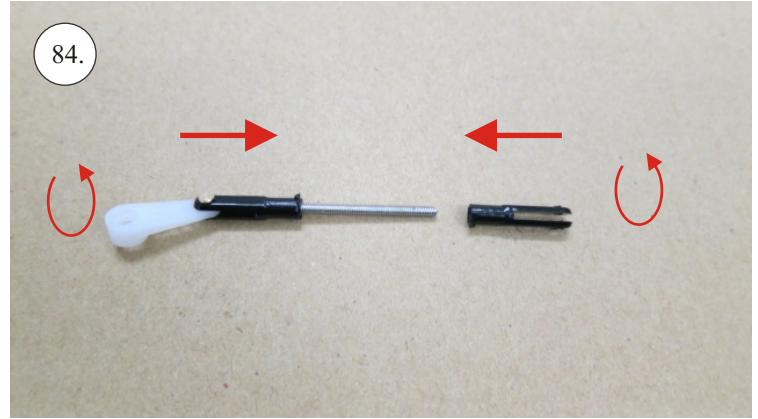

Crack Camel

Carbon List:

- 0.8x500mm ... a) 127mm 2x
 b) 122mm 2x

- 0.8x500mm ... c) 120mm 2x
 d) 98mm 2x

- 0,8x300mm ... (0.8x500 - 2x100mm)
 e) 101mm ... 2x

We wish you many happy flying hours with the Crack Camel.