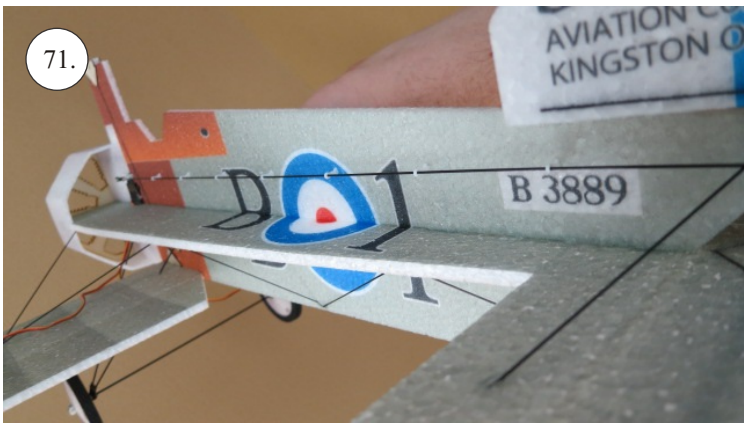

Crack Camel

Carbon List:

- 0.8x500mm ... a) 127mm 2x
 b) 122mm 2x

- 0.8x500mm ... c) 120mm 2x
 d) 98mm 2x

- 0,8x300mm ... (0.8x500 - 2x100mm)
 e) 101mm ... 2x

We wish you many happy flying hours with the Crack Camel.