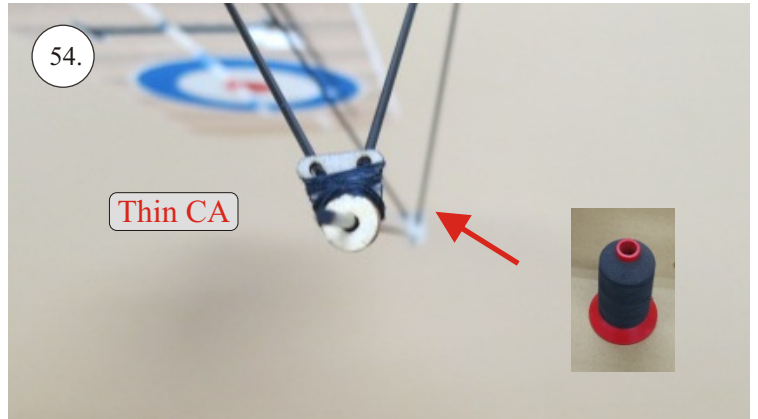

Crack Camel

Carbon List:

- 0.8x500mm ... a) 127mm 2x
 b) 122mm 2x

- 0.8x500mm ... c) 120mm 2x
 d) 98mm 2x

- 0,8x300mm ... (0.8x500 - 2x100mm)
 e) 101mm ... 2x

We wish you many happy flying hours with the Crack Camel.