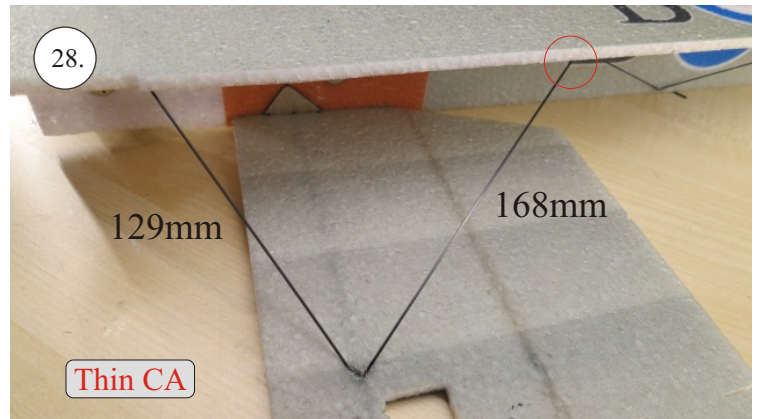

Crack Camel

Carbon List:

- 0.8x500mm ... a) 127mm 2x
 b) 122mm 2x

- 0.8x500mm ... c) 120mm 2x
 d) 98mm 2x

- 0,8x300mm ... (0.8x500 - 2x100mm)
 e) 101mm ... 2x

We wish you many happy flying hours with the Crack Camel.