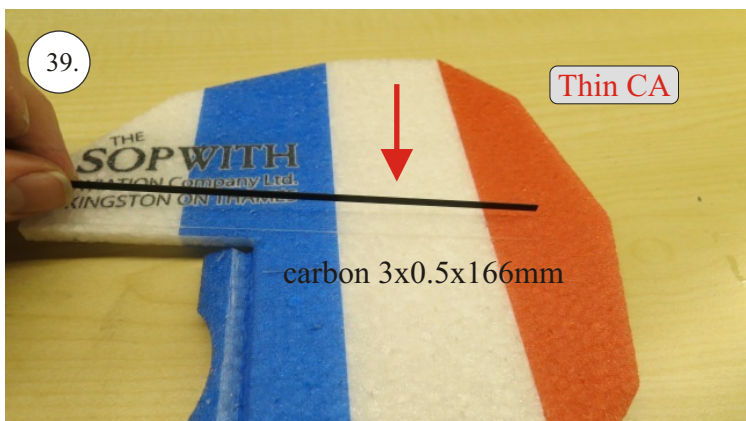

Crack Camel

Carbon List:

- 0.8x500mm ... a) 127mm 2x
 b) 122mm 2x

- 0.8x500mm ... c) 120mm 2x
 d) 98mm 2x

- 0,8x300mm ... (0.8x500 - 2x100mm)
 e) 101mm ... 2x

We wish you many happy flying hours with the Crack Camel.