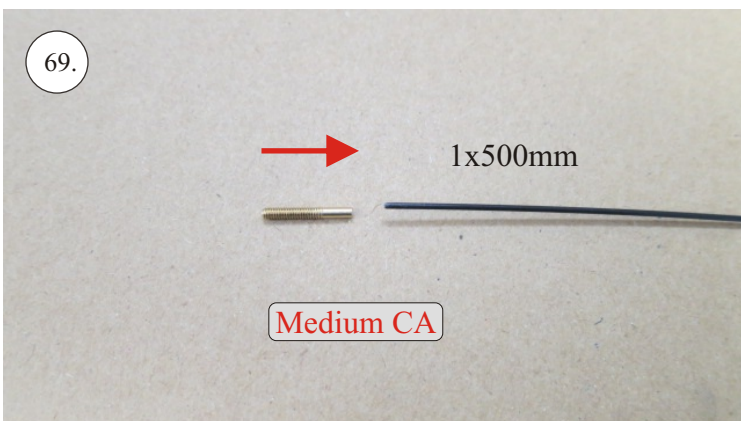

Crack Camel

Carbon List:

- 0.8x500mm ... a) 127mm 2x
 b) 122mm 2x

- 0.8x500mm ... c) 120mm 2x
 d) 98mm 2x

- 0,8x300mm ... (0.8x500 - 2x100mm)
 e) 101mm ... 2x

We wish you many happy flying hours with the Crack Camel.