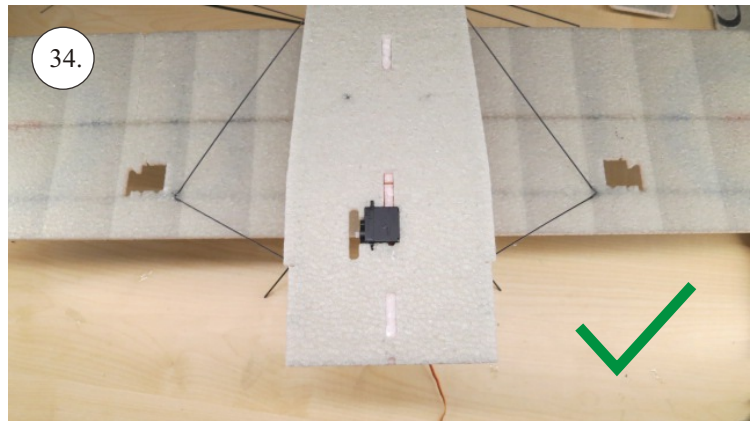

Crack Camel

Carbon List:

- 0.8x500mm ... a) 127mm 2x
 b) 122mm 2x

- 0.8x500mm ... c) 120mm 2x
 d) 98mm 2x

- 0,8x300mm ... (0.8x500 - 2x100mm)
 e) 101mm ... 2x

We wish you many happy flying hours with the Crack Camel.