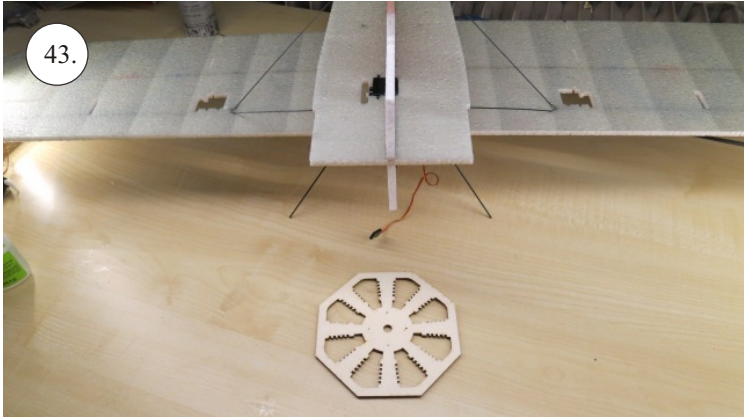

Crack Camel

Carbon List:

- 0.8x500mm ... a) 127mm 2x
 b) 122mm 2x

- 0.8x500mm ... c) 120mm 2x
 d) 98mm 2x

- 0,8x300mm ... (0.8x500 - 2x100mm)
 e) 101mm ... 2x

We wish you many happy flying hours with the Crack Camel.