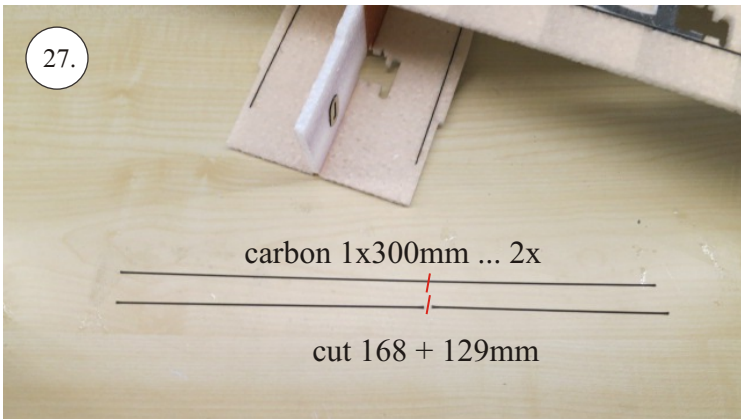

Crack Camel

Carbon List:

- 0.8x500mm ... a) 127mm 2x
 b) 122mm 2x

- 0.8x500mm ... c) 120mm 2x
 d) 98mm 2x

- 0,8x300mm ... (0.8x500 - 2x100mm)
 e) 101mm ... 2x

We wish you many happy flying hours with the Crack Camel.