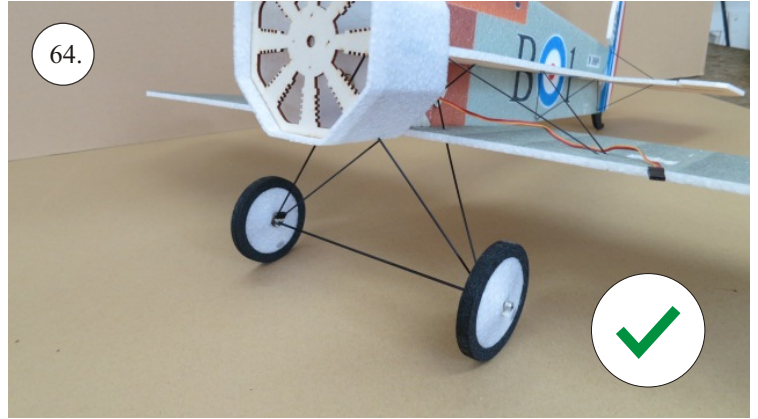

Crack Camel

Carbon List:

- 0.8x500mm ... a) 127mm 2x
 b) 122mm 2x

- 0.8x500mm ... c) 120mm 2x
 d) 98mm 2x

- 0,8x300mm ... (0.8x500 - 2x100mm)
 e) 101mm ... 2x

We wish you many happy flying hours with the Crack Camel.