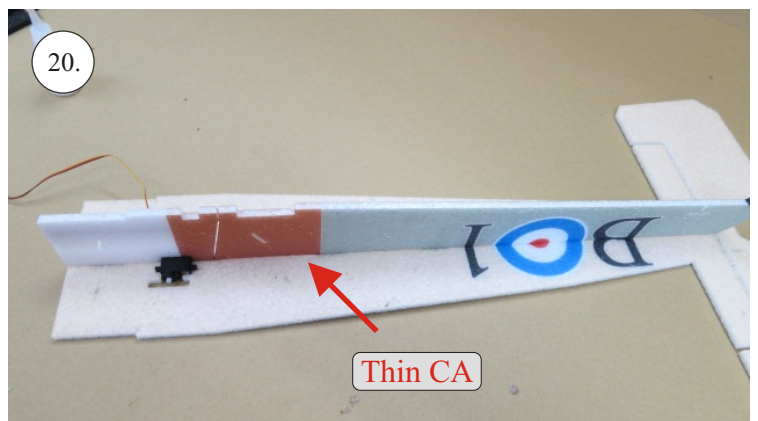

Crack Camel

Carbon List:

- 0.8x500mm ... a) 127mm 2x
 b) 122mm 2x

- 0.8x500mm ... c) 120mm 2x
 d) 98mm 2x

- 0,8x300mm ... (0.8x500 - 2x100mm)
 e) 101mm ... 2x

We wish you many happy flying hours with the Crack Camel.