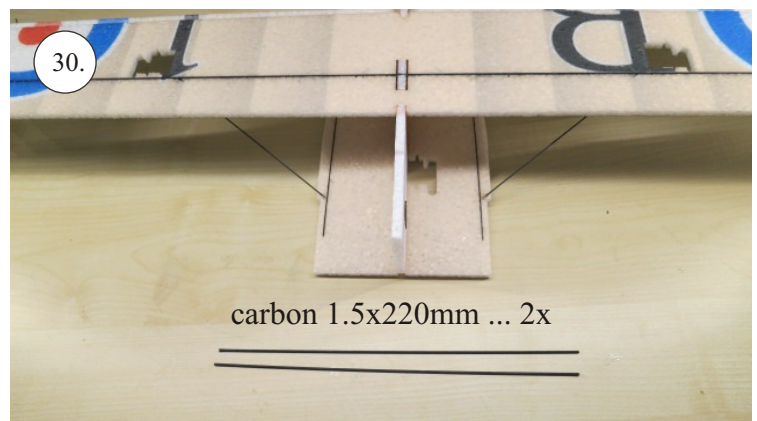

Crack Camel

Carbon List:

- 0.8x500mm ... a) 127mm 2x
 b) 122mm 2x

- 0.8x500mm ... c) 120mm 2x
 d) 98mm 2x

- 0,8x300mm ... (0.8x500 - 2x100mm)
 e) 101mm ... 2x

We wish you many happy flying hours with the Crack Camel.