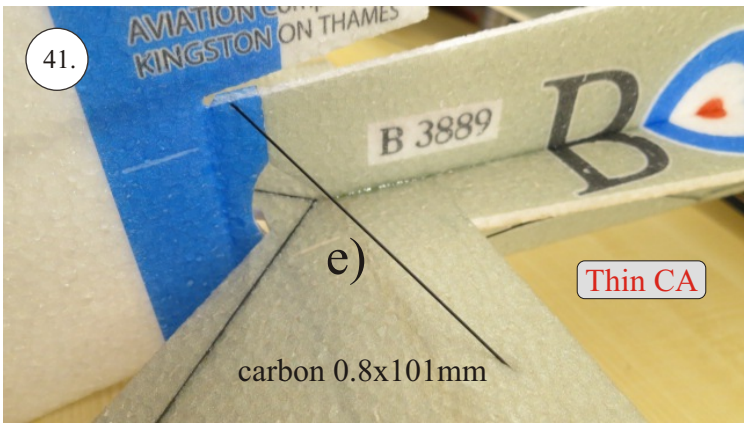

Crack Camel

Carbon List:

- 0.8x500mm ... a) 127mm 2x
 b) 122mm 2x

- 0.8x500mm ... c) 120mm 2x
 d) 98mm 2x

- 0,8x300mm ... (0.8x500 - 2x100mm)
 e) 101mm ... 2x

We wish you many happy flying hours with the Crack Camel.