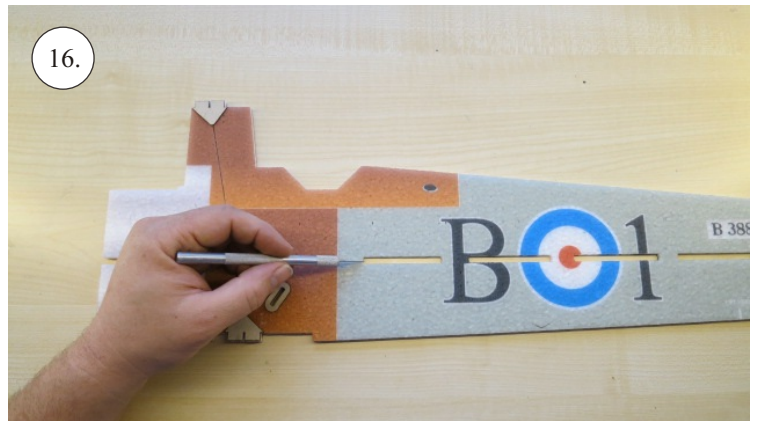

Crack Camel

Carbon List:

- 0.8x500mm ... a) 127mm 2x
 b) 122mm 2x

- 0.8x500mm ... c) 120mm 2x
 d) 98mm 2x

- 0,8x300mm ... (0.8x500 - 2x100mm)
 e) 101mm ... 2x

We wish you many happy flying hours with the Crack Camel.