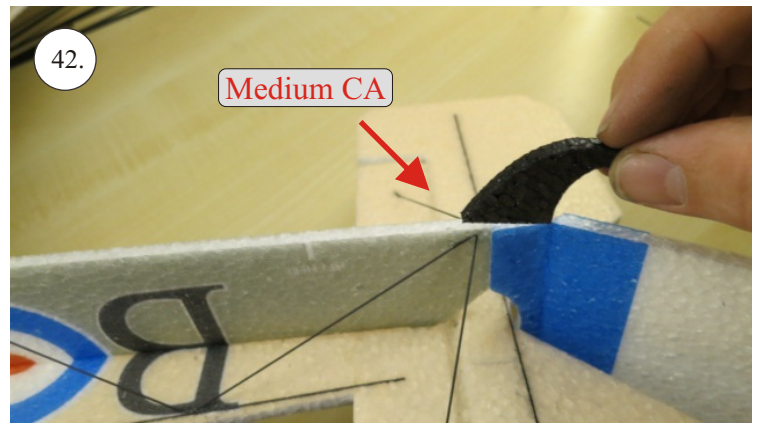

Crack Camel

Carbon List:

- 0.8x500mm ... a) 127mm 2x
 b) 122mm 2x

- 0.8x500mm ... c) 120mm 2x
 d) 98mm 2x

- 0,8x300mm ... (0.8x500 - 2x100mm)
 e) 101mm ... 2x

We wish you many happy flying hours with the Crack Camel.