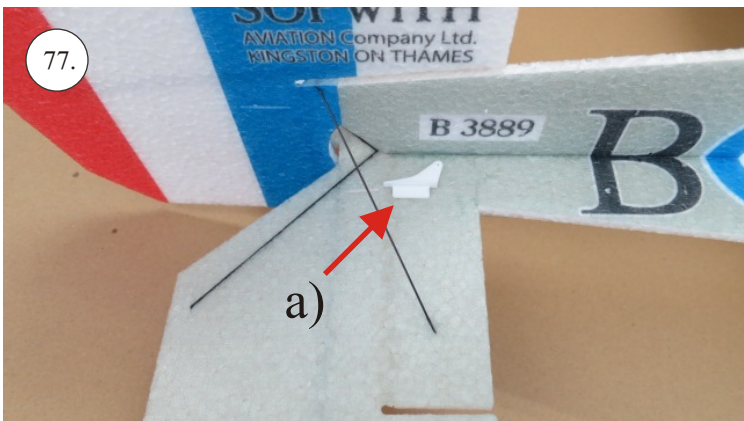

Crack Camel

Carbon List:

- 0.8x500mm ... a) 127mm 2x
 b) 122mm 2x

- 0.8x500mm ... c) 120mm 2x
 d) 98mm 2x

- 0,8x300mm ... (0.8x500 - 2x100mm)
 e) 101mm ... 2x

We wish you many happy flying hours with the Crack Camel.