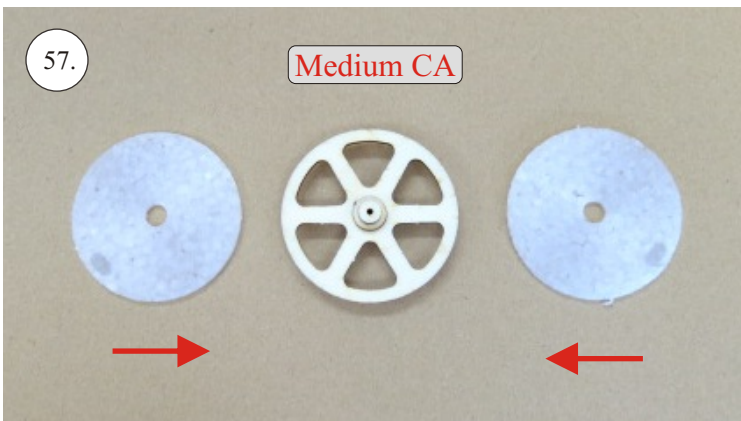

Crack Camel

Carbon List:

- 0.8x500mm ... a) 127mm 2x
 b) 122mm 2x

- 0.8x500mm ... c) 120mm 2x
 d) 98mm 2x

- 0,8x300mm ... (0.8x500 - 2x100mm)
 e) 101mm ... 2x

We wish you many happy flying hours with the Crack Camel.