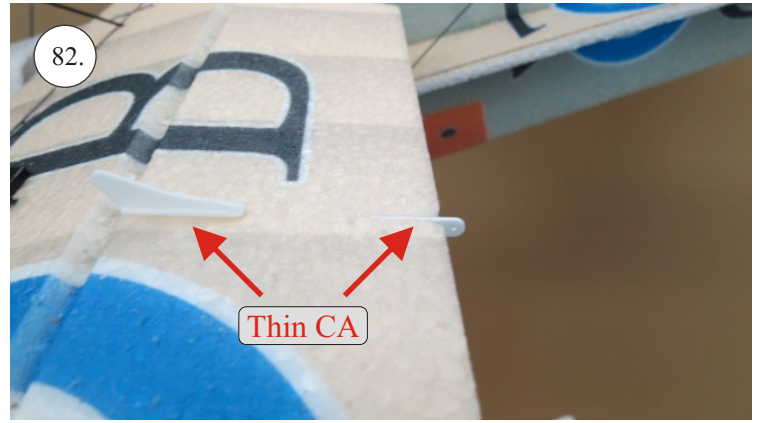

Crack Camel

Carbon List:

- 0.8x500mm ... a) 127mm 2x
 b) 122mm 2x

- 0.8x500mm ... c) 120mm 2x
 d) 98mm 2x

- 0,8x300mm ... (0.8x500 - 2x100mm)
 e) 101mm ... 2x

We wish you many happy flying hours with the Crack Camel.