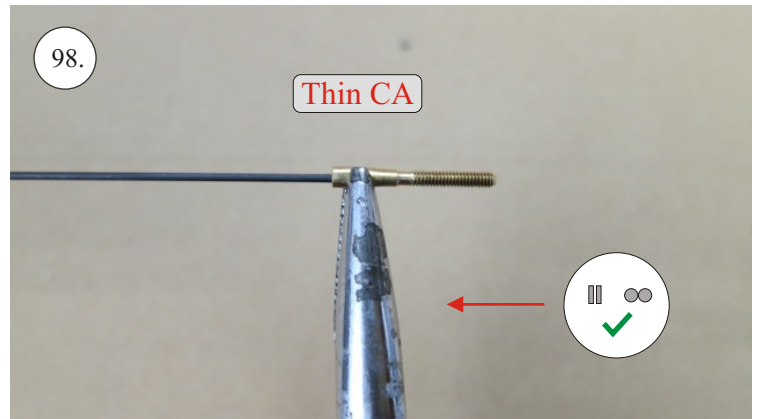

Crack Camel

Carbon List:

- 0.8x500mm ... a) 127mm 2x
 b) 122mm 2x

- 0.8x500mm ... c) 120mm 2x
 d) 98mm 2x

- 0,8x300mm ... (0.8x500 - 2x100mm)
 e) 101mm ... 2x

We wish you many happy flying hours with the Crack Camel.