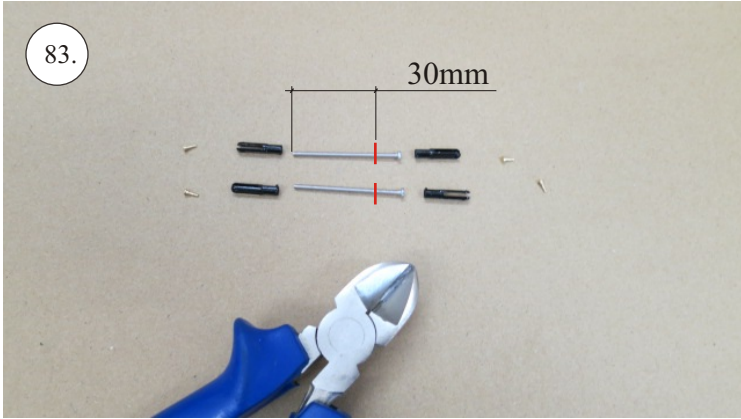

Crack Camel

Carbon List:

- 0.8x500mm ... a) 127mm 2x
 b) 122mm 2x

- 0.8x500mm ... c) 120mm 2x
 d) 98mm 2x

- 0,8x300mm ... (0.8x500 - 2x100mm)
 e) 101mm ... 2x

We wish you many happy flying hours with the Crack Camel.