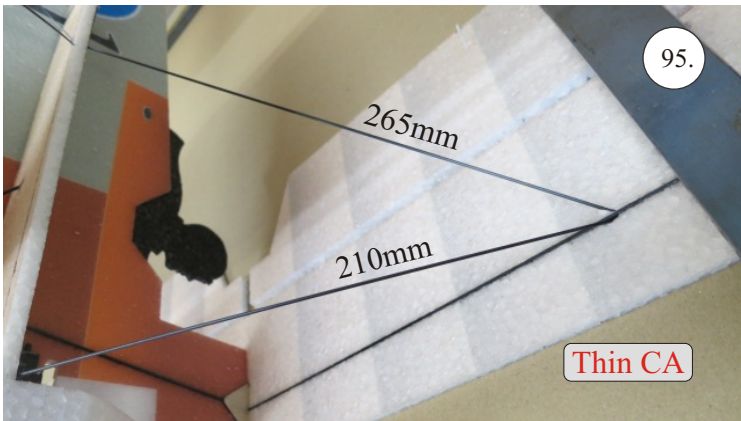

Crack Camel

Carbon List:

- 0.8x500mm ... a) 127mm 2x
 b) 122mm 2x

- 0.8x500mm ... c) 120mm 2x
 d) 98mm 2x

- 0,8x300mm ... (0.8x500 - 2x100mm)
 e) 101mm ... 2x

We wish you many happy flying hours with the Crack Camel.