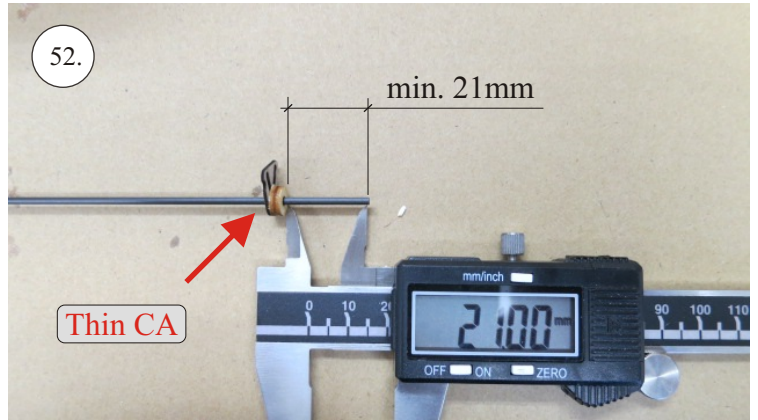

Crack Camel

Carbon List:

- 0.8x500mm ... a) 127mm 2x
 b) 122mm 2x

- 0.8x500mm ... c) 120mm 2x
 d) 98mm 2x

- 0,8x300mm ... (0.8x500 - 2x100mm)
 e) 101mm ... 2x

We wish you many happy flying hours with the Crack Camel.