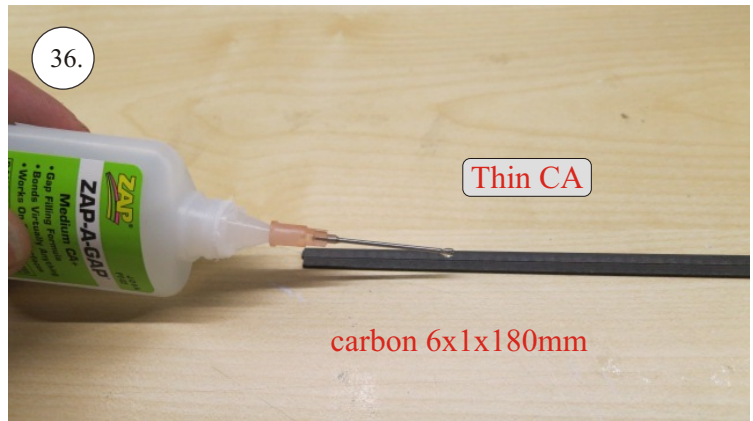

Crack Camel

Carbon List:

- 0.8x500mm ... a) 127mm 2x
 b) 122mm 2x

- 0.8x500mm ... c) 120mm 2x
 d) 98mm 2x

- 0,8x300mm ... (0.8x500 - 2x100mm)
 e) 101mm ... 2x

We wish you many happy flying hours with the Crack Camel.