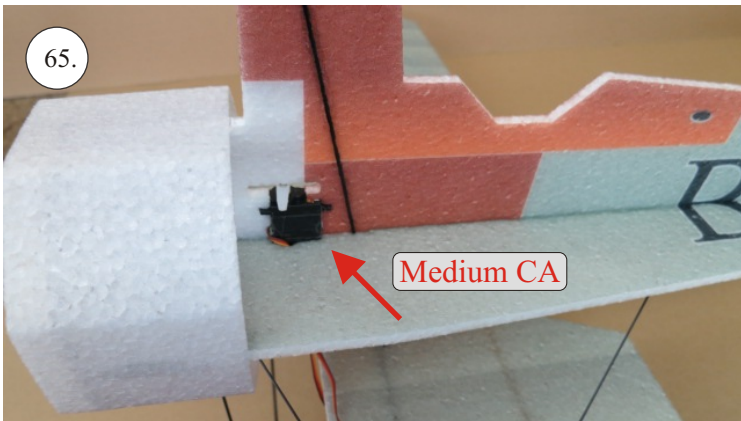

Crack Camel

Carbon List:

- 0.8x500mm ... a) 127mm 2x
 b) 122mm 2x

- 0.8x500mm ... c) 120mm 2x
 d) 98mm 2x

- 0,8x300mm ... (0.8x500 - 2x100mm)
 e) 101mm ... 2x

We wish you many happy flying hours with the Crack Camel.