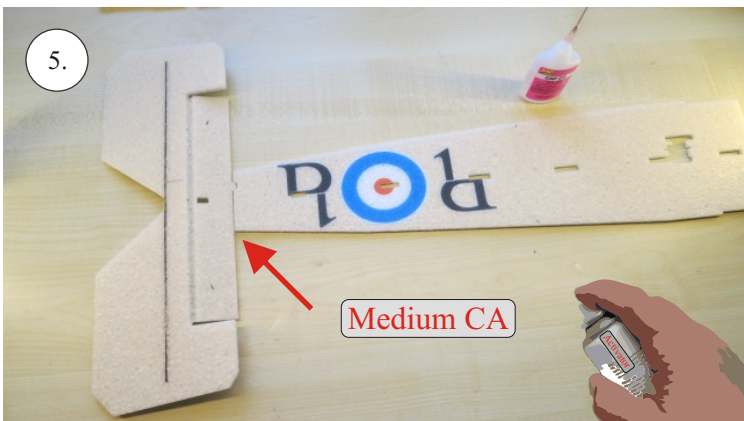

Crack Camel

Carbon List:

- 0.8x500mm ... a) 127mm 2x
 b) 122mm 2x

- 0.8x500mm ... c) 120mm 2x
 d) 98mm 2x

- 0,8x300mm ... (0.8x500 - 2x100mm)
 e) 101mm ... 2x

We wish you many happy flying hours with the Crack Camel.