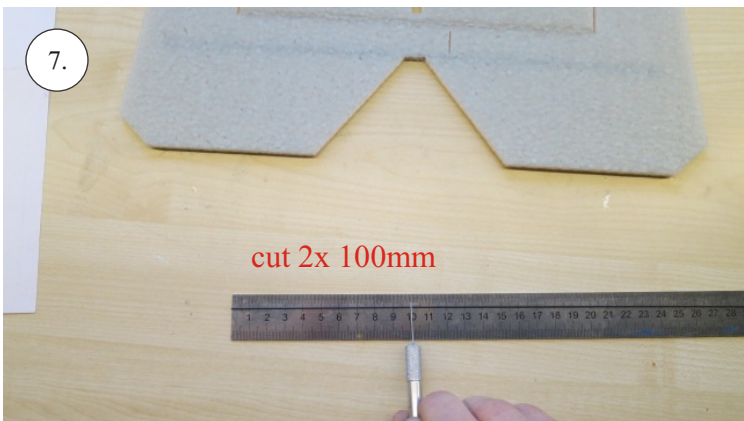

Crack Camel

Carbon List:

- 0.8x500mm ... a) 127mm 2x
 b) 122mm 2x

- 0.8x500mm ... c) 120mm 2x
 d) 98mm 2x

- 0,8x300mm ... (0.8x500 - 2x100mm)
 e) 101mm ... 2x

We wish you many happy flying hours with the Crack Camel.