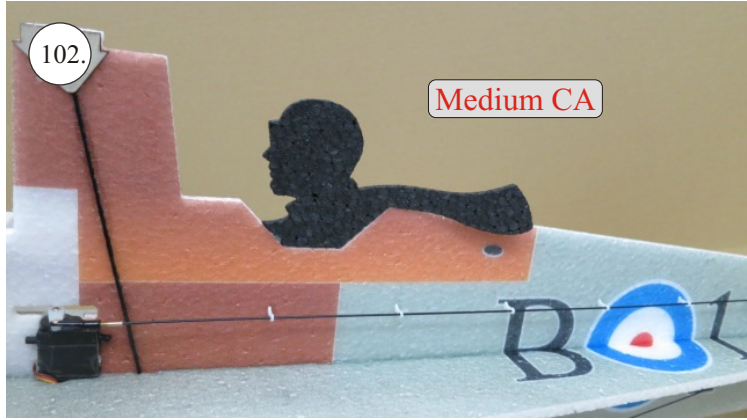

Crack Camel

Carbon List:

- 0.8x500mm ... a) 127mm 2x
 b) 122mm 2x

- 0.8x500mm ... c) 120mm 2x
 d) 98mm 2x

- 0,8x300mm ... (0.8x500 - 2x100mm)
 e) 101mm ... 2x

We wish you many happy flying hours with the Crack Camel.