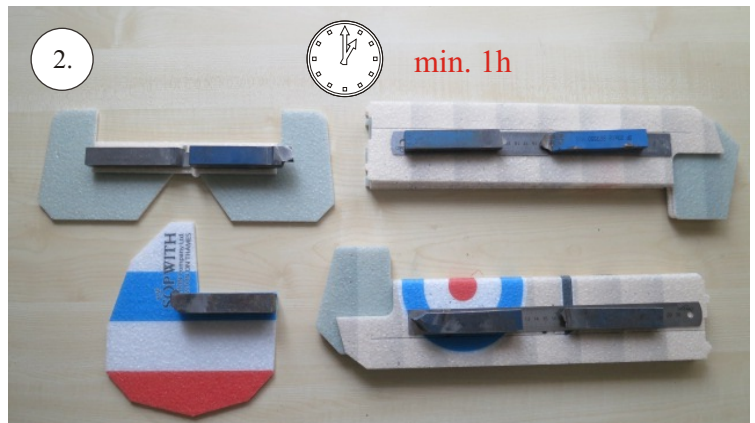

Crack Camel

Carbon List:

- 0.8x500mm ... a) 127mm 2x
 b) 122mm 2x

- 0.8x500mm ... c) 120mm 2x
 d) 98mm 2x

- 0,8x300mm ... (0.8x500 - 2x100mm)
 e) 101mm ... 2x

We wish you many happy flying hours with the Crack Camel.